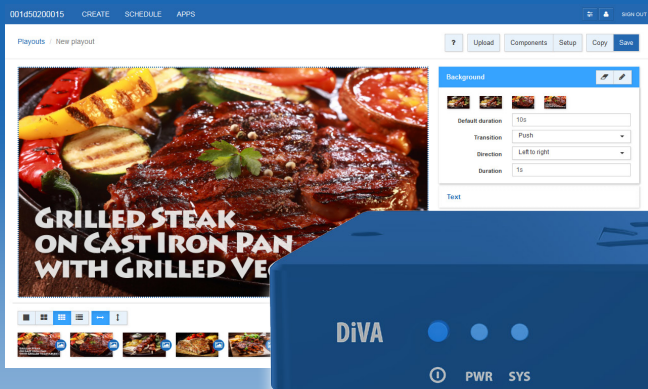

SPINETIX

DiVA

All-in-One Digital Signage.

Create. Schedule.

Built-in web-based tools with
ready to use Playouts and Apps
for a single horizontal or vertical screen.

Tech Specs

Connectors & Ports

| | |
|---------------------|--|
| Video | HDMI |
| Audio | Line level, stereo |
| USB port | 2x USB 2.0 |
| Network | Ethernet 1GbE, IEEE 802.3ab, IEEE 802.3u, IEEE 802.3az |
| Power Supply | Input: 100-240V, 50-60Hz Output: 5V DC 3.6A max. |

Size & Weight

| | |
|---------------|--|
| Size | Width: 5.9" / 150mm Height: 0.9" / 23mm Depth: 3.4" / 86.5mm |
| Weight | 12.3oz / 350g |

Player Engine

| | |
|--------------------------|---|
| Layer composition | Background plus non-overlapping zones |
| Animation | Built-in playouts, apps |
| Text | Unicode support (international text) Bidirectional (right-to-left, left-to-right) |
| Fonts | Built-in fonts (Western, Cyrillic, Arabic, Greek, Hebrew, Chinese, Japanese, Korean, Thai, Hindi, etc.) |