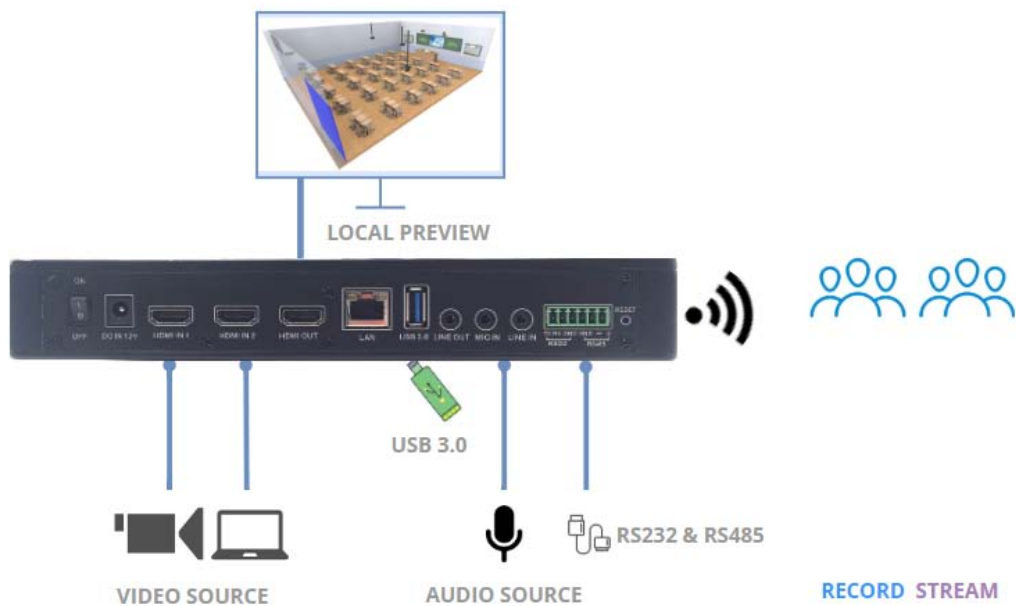

Bee3 PLUS All-in-one live video production

The most reliable, all-in-one video production system that's equipped with a 10.1-inch touch screen, two HDMI inputs and one HDMI output locally. Bee3 PLUS supports to Record, stream, and switch up to 2 HD inputs simultaneously and take your video production to the next

KEY FEATURES

10.1" Touchscreen
Confidence monitoring, switching, recording, and streaming

Stream to views everywhere
Simultaneously live stream to YouTube, Facebook or web browsers locally over rtsp, rtmp streaming protocol.

Video inputs
Connect your camera or video source with HDMI inputs

Audio support
Use the 3.5mm inputs, or line-level inputs. Built-in attenuation and gain adjustment mean you get perfect sound fidelity

1080p HD recordings
Hardware-accelerated box provides flawless H.264 encoding for maximum performance.

Switch video sources live
Incredibly easy to use, new touchscreen makes switching between your connected sources or layouts a breeze. Or use the web to do switching

Local video output
Send your content to a larger confidence monitor through the local HDMI video output. Configure to share any input source or switched program output